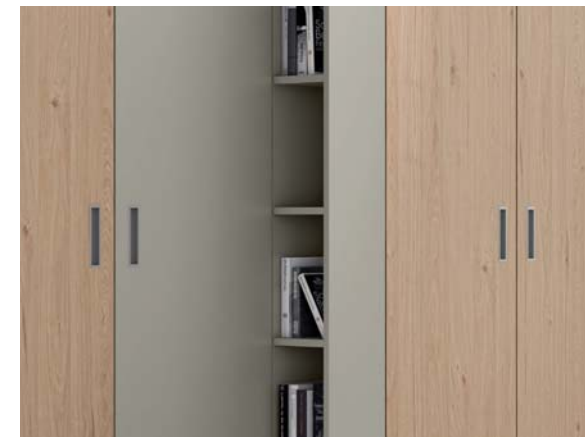

ROBLE TÓRTOLA / LACA ARCILLA

DESIGNED FOR UPGRADE YOU.

AE 38

PUERTA ALFA

NOGAL HABANA / LACA ARCILLA
L: 478 H: 240

AE 39

PUERTA ALFA

ROBLE LÚXOR / GRIS STORM
L: 460 H: 242